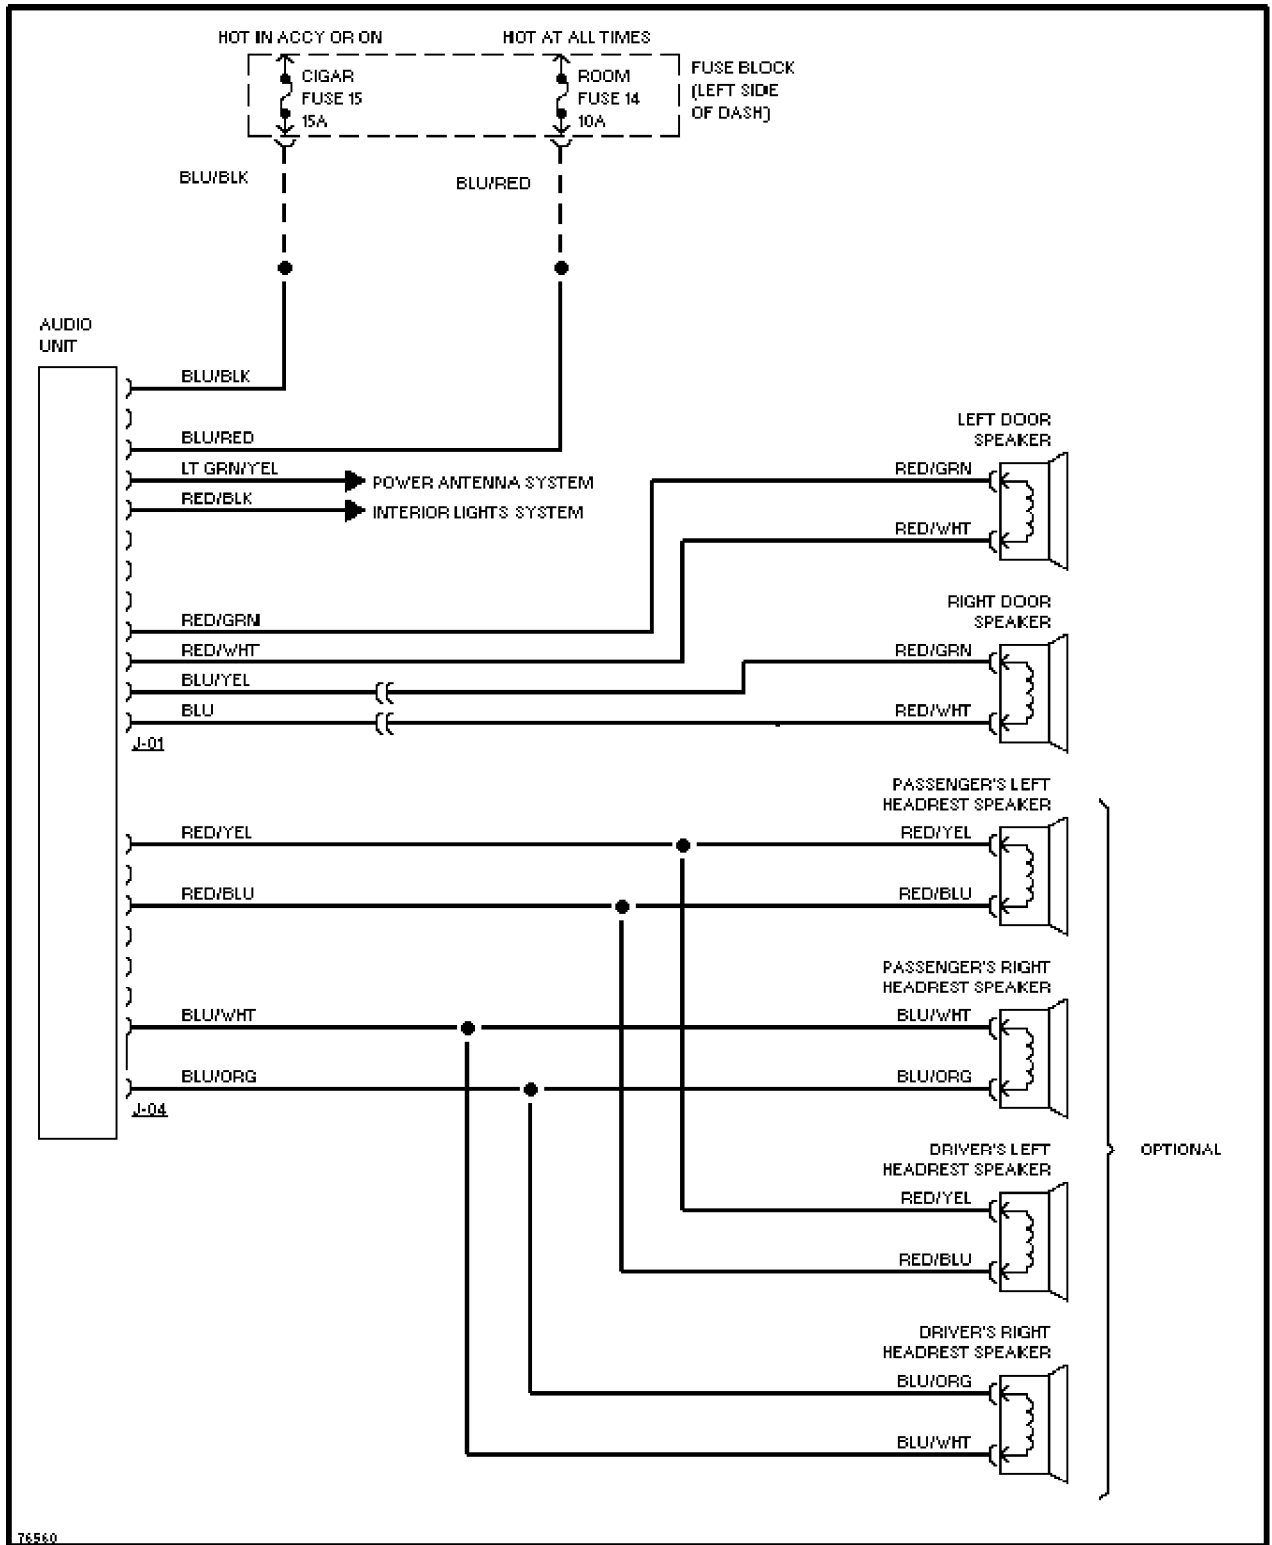

SYSTEM WIRING DIAGRAMS

Article Text (p. 6)

1992 Mazda Miata

For Yorba Linda Miata

Copyright © 1998 Mitchell Repair Information Company, LLC

Saturday, May 10, 2003 11:21AM

Radio Circuits

STARTING/CHARGING